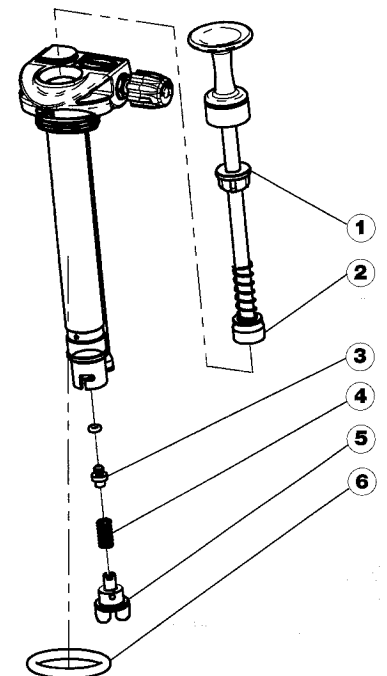

ErgoPump™ 732231

(MultiFuel, OmniFuel, Gravity MF & EtaPower MF)

	102 g 3.6 oz.		66 x 41 x 179 mm 2.6" x 1.6" x 7"

ErgoPump™ 732240

(VariFuel & Gravity VF)

	105 g 3.7 oz.		61 x 41 x 179 mm 2.4" x 1.6" x 7"